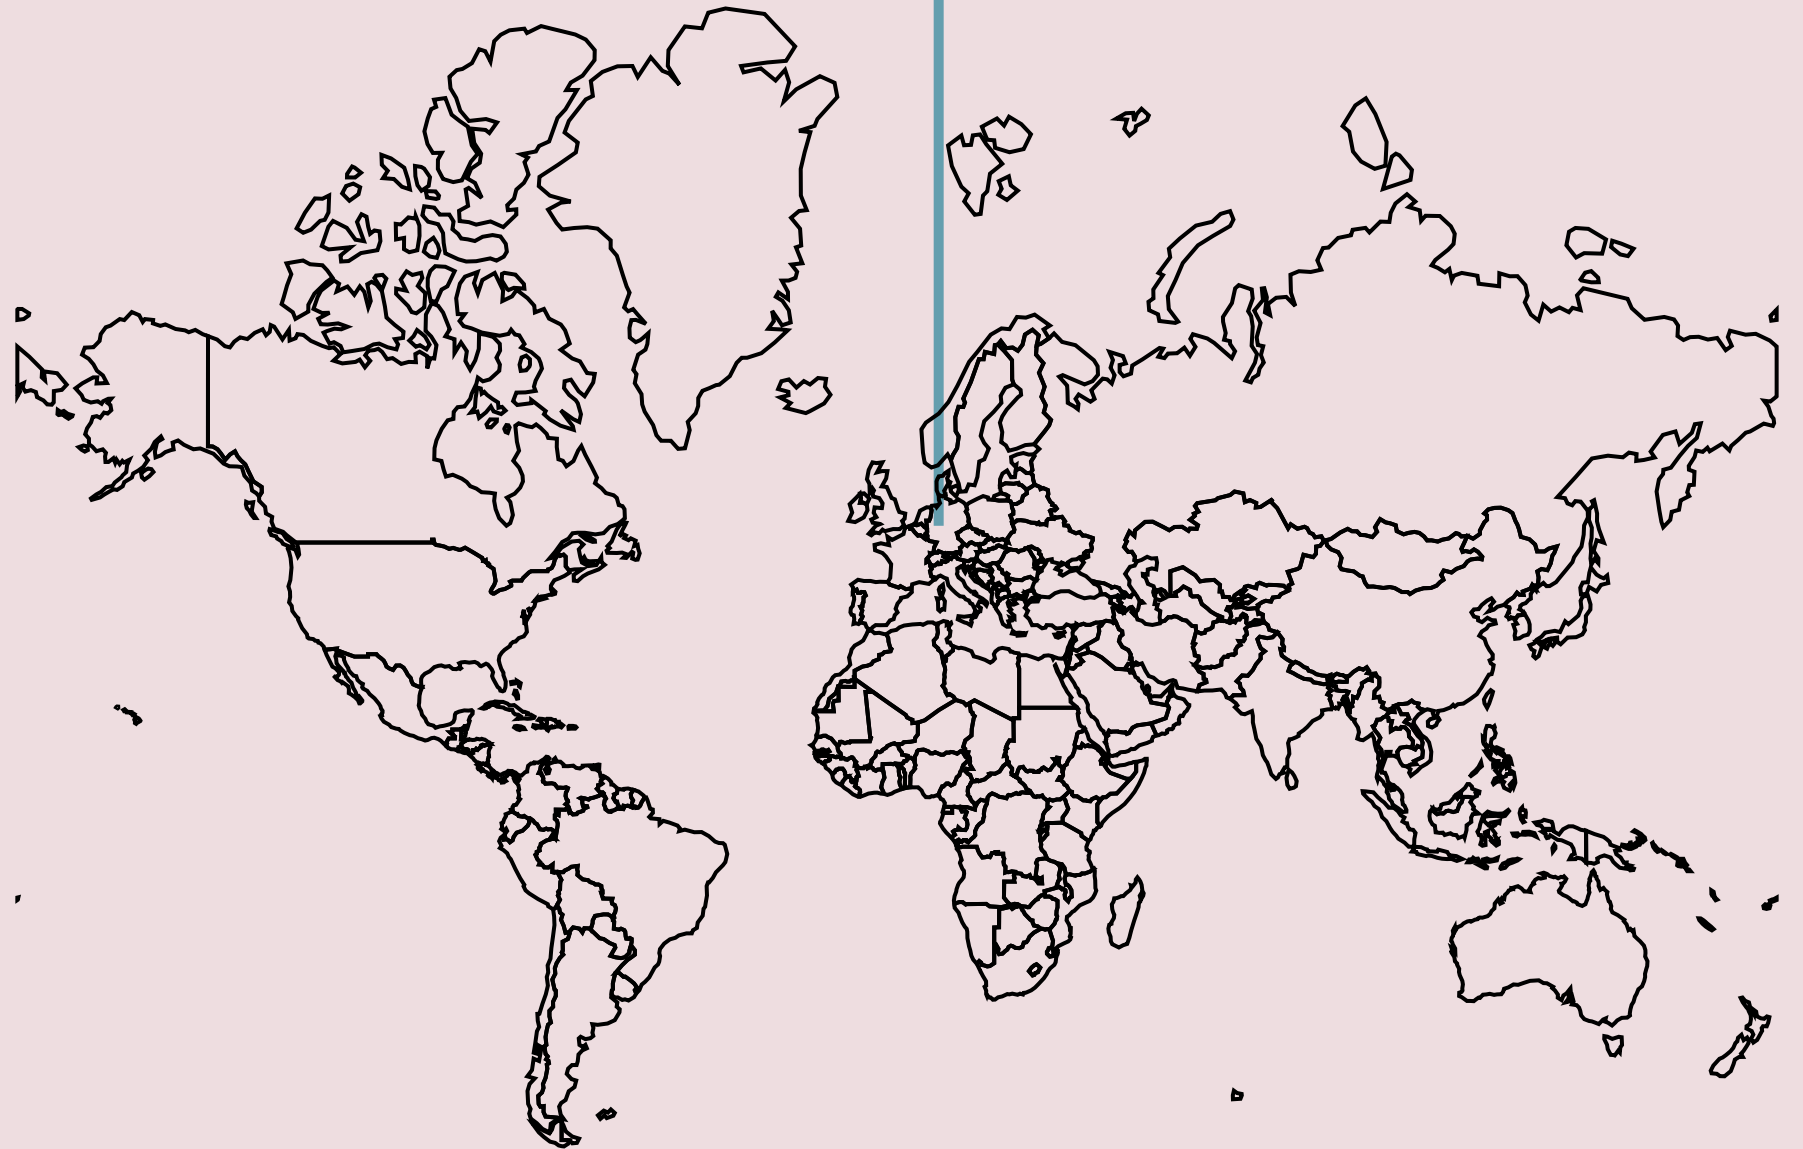

Luge European Championships 2025

Click on website and map at bottom. For all events visit gbud.in/w7f

Months

J

F

M

A

M

J

J

A

S

O

N

D

Sports

Luge European Championships

Luge

Winterberg, Germany

Sat, 18 Jan to Sun, 19 Jan

[https://www.fil-luge.org/...](https://www.fil-luge.org/)

Open Street Map

Google Map

Jan

Su	M	T	W	T	F	Sa
			1	2	3	4
5	6	7	8	9	10	11
12	13	14	15	16	17	18
19	20	21	22	23	24	25
26	27	28	29	30	31	

<https://gbud.in/w7f>